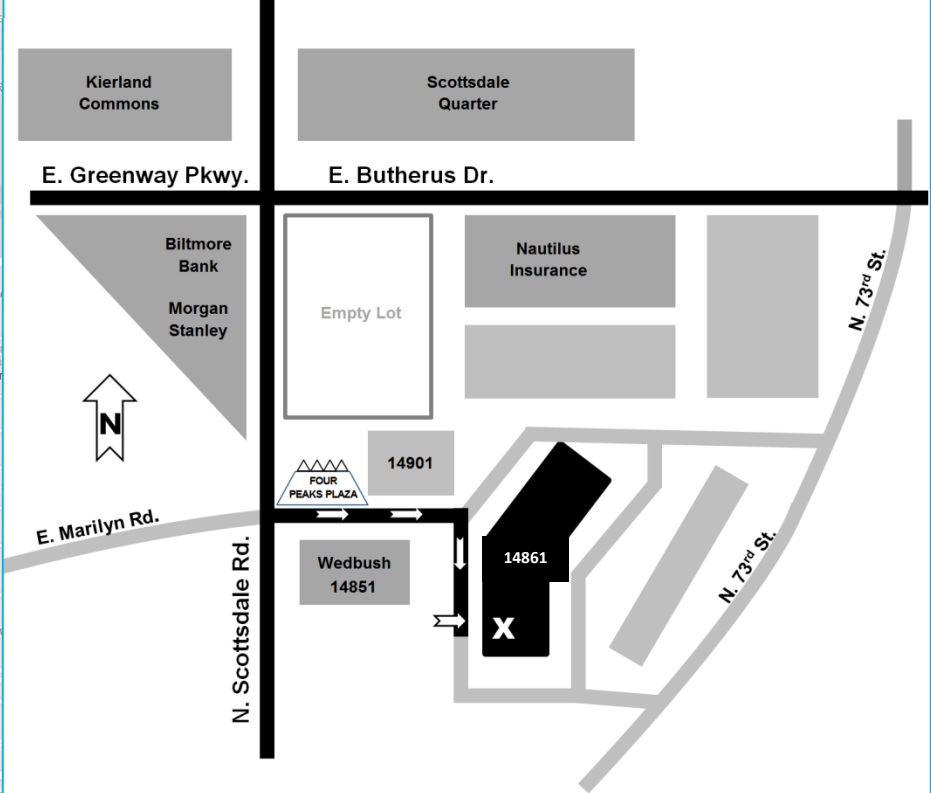

View from Scottsdale Blvd. facing East

Front of building facing East.

American Retirement Advisors
with Futurity First Insurance Group
14861 N. Scottsdale Rd.
STE 101
Scottsdale, AZ 85254
602-281-3898

Directions to our Office 14861.docx